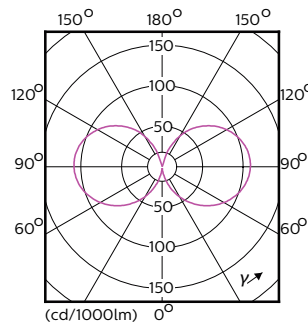

## Dimensional drawing

EU Post top 2600lm 4000k E27 ND frost

Product	D	C
TrueForce LED HPL ND 29-25W E27 740 FR	84 mm	178 mm

## Photometric data