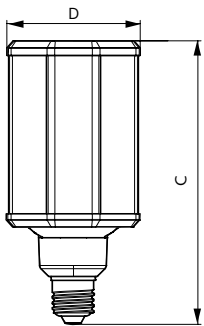

## Dimensional drawing

EU Post top 2600lm 4000k E27 ND frost

Product	D	C
TrueForce LED HPL ND 29-25W E27 740 FR	84 mm	178 mm