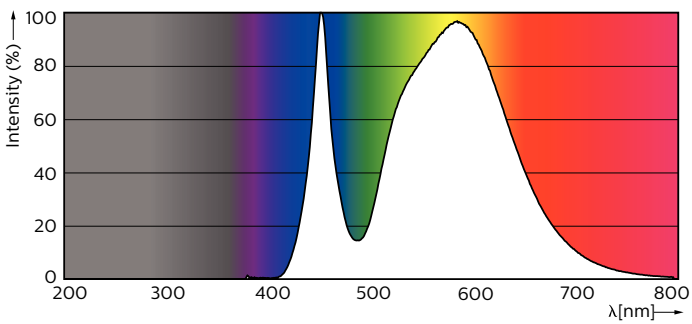

### Product data

General Information		Color Rendering Index (Nom)	
Cap-Base	E27 [ E27]		70
Nominal Lifetime (Nom)	50000 h	LLMF At End Of Nominal Lifetime (Nom)	70 %
Switching Cycle	50000X	<b>Operating and Electrical</b>	
Technical Type	25-80W	Input Frequency	50 to 60 Hz
<b>Light Technical</b>		Power (Rated) (Nom)	25 W
Color Code	740 [ CCT of 4000K]	Lamp Current (Nom)	135 mA
Beam Angle (Nom)	360 °	Starting Time (Nom)	0.5 s
Luminous Flux (Nom)	2900 lm	Warm Up Time to 60% Light (Nom)	0.5 s
Luminous Flux (Rated) (Nom)	2900 lm	Power Factor (Nom)	0.9
Color Designation	Cool White (CW)	Voltage (Nom)	220-240 V
Correlated Color Temperature (Nom)	4000 K	<b>Temperature</b>	
Luminous Efficacy (rated) (Nom)	116.00 lm/W	T-Case Maximum (Nom)	80 °C
Color Consistency	<6		

## Photometric data