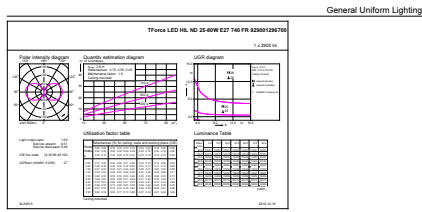

TrueForce LED Public (Urban/Road – HPL/SON)

Photometric data